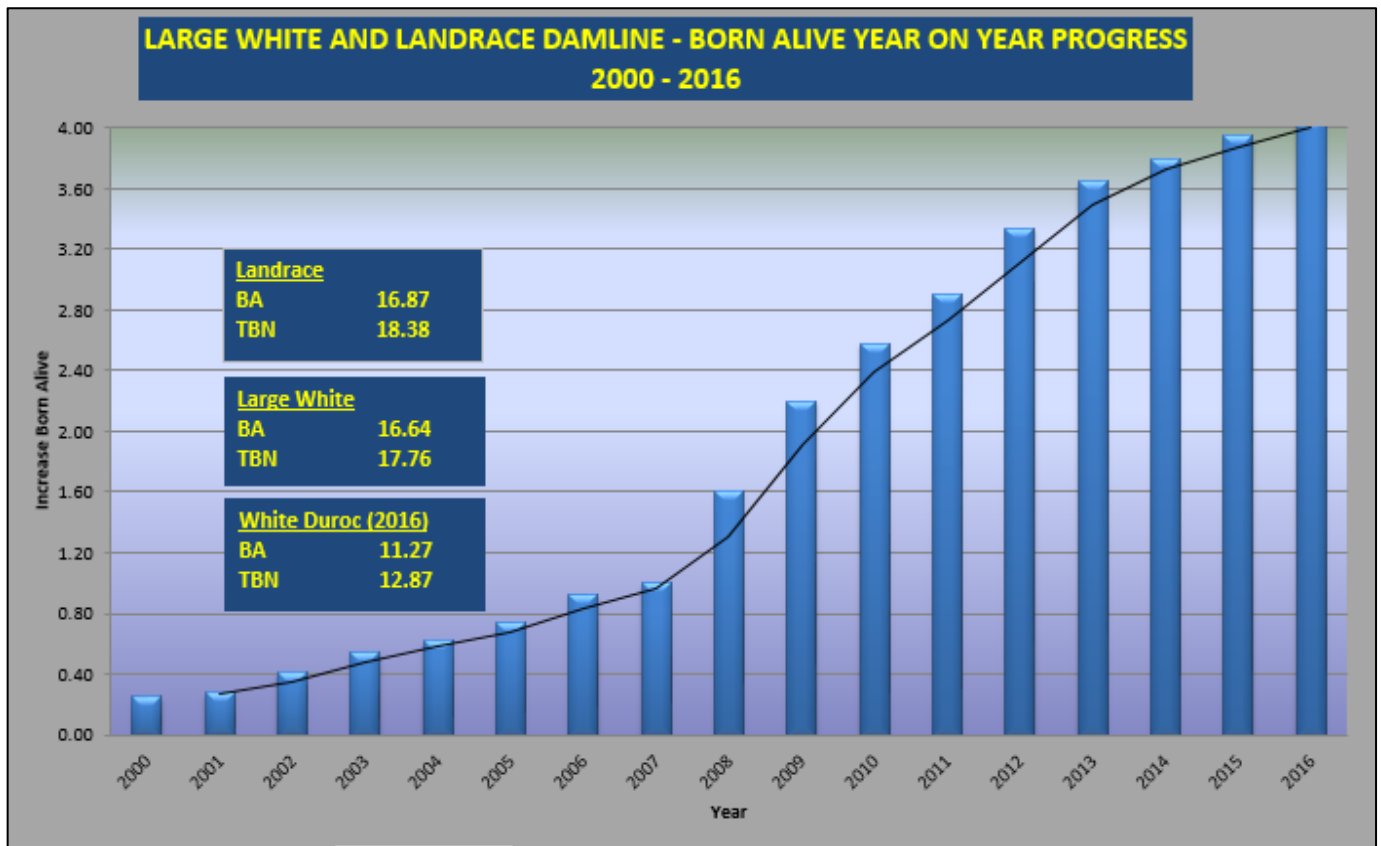

### Damline Nucleus Performance

### Damline Off Test Performance Data 2016.

Breed	Off Test Daily Gain	P2
Landrace	1001 gms/day	10.3 mm
Large White	956 gms/day	11.3 mm
White Duroc	908 gms/day	12.1 mm